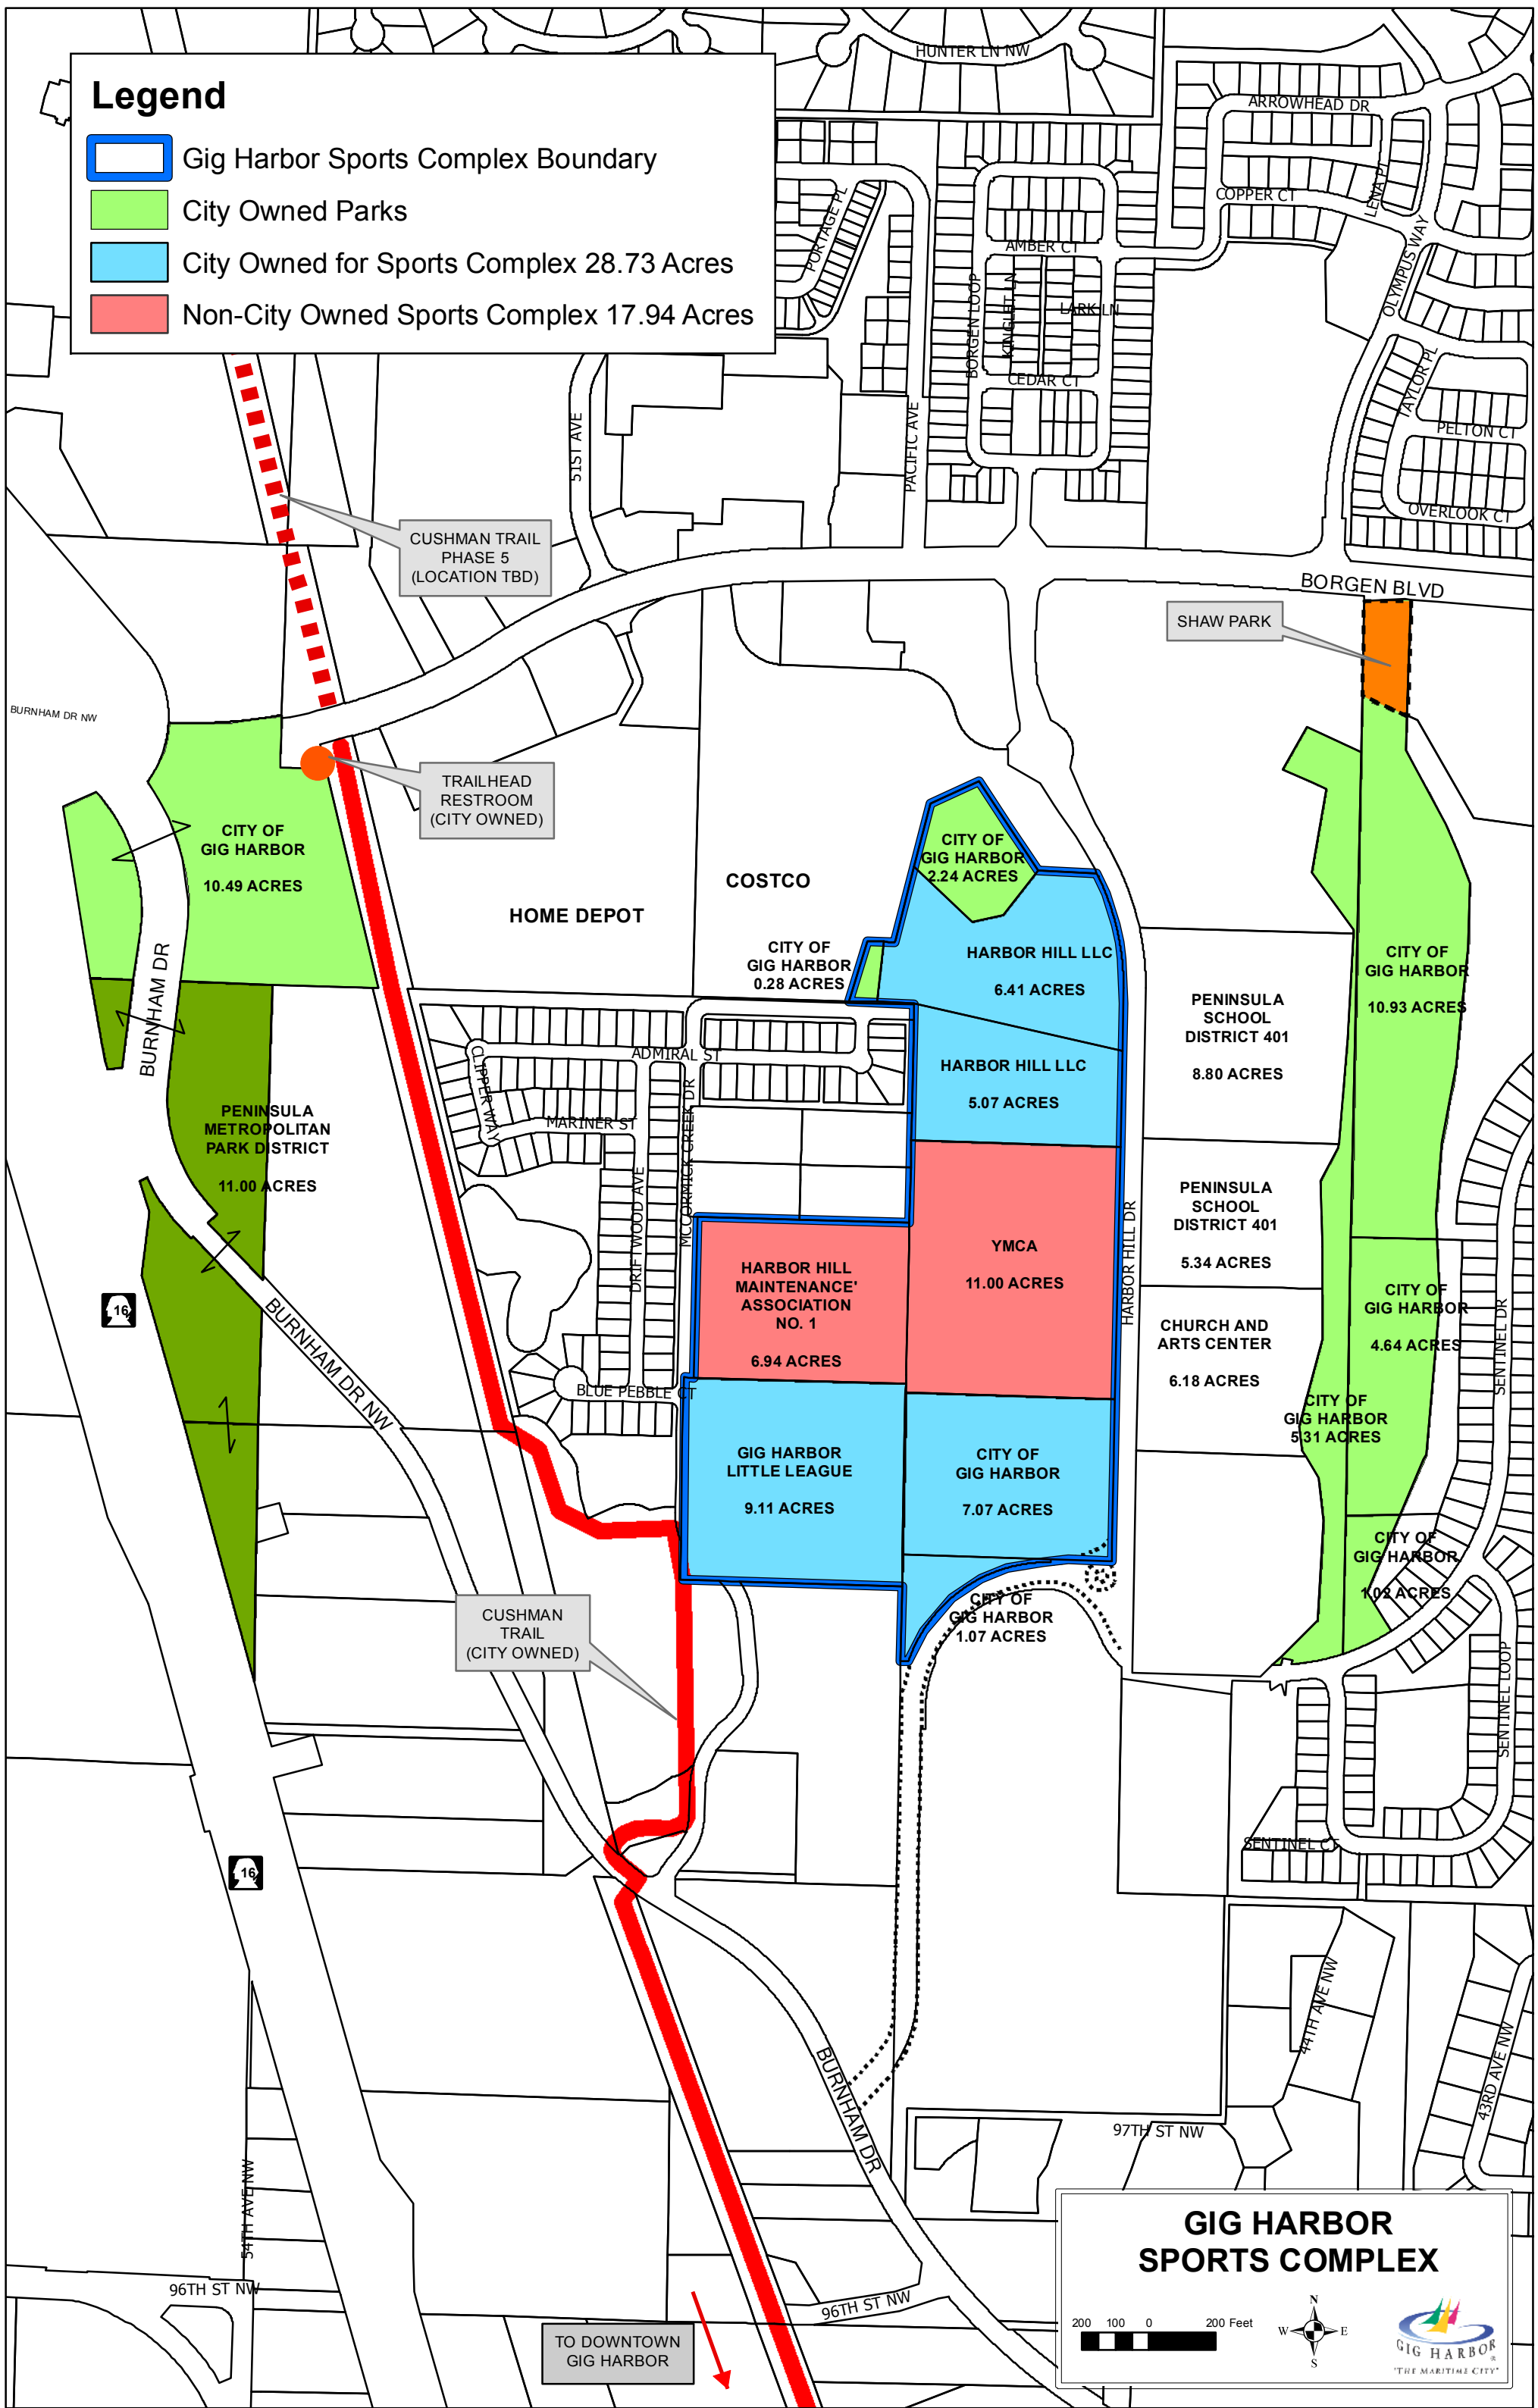

Legend

-  Gig Harbor Sports Complex Boundary
-  City Owned Parks
-  City Owned for Sports Complex 28.73 Acres
-  Non-City Owned Sports Complex 17.94 Acres

CUSHMAN TRAIL PHASE 5 (LOCATION TBD)

TRAILHEAD RESTROOM (CITY OWNED)

SHAW PARK

CITY OF GIG HARBOR
10.49 ACRES

PENINSULA METROPOLITAN PARK DISTRICT
11.00 ACRES

COSTCO

CITY OF GIG HARBOR
0.28 ACRES

CITY OF GIG HARBOR
2.24 ACRES

HARBOR HILL LLC
6.41 ACRES

HARBOR HILL LLC
5.07 ACRES

PENINSULA SCHOOL DISTRICT 401
8.80 ACRES

CITY OF GIG HARBOR
10.93 ACRES

PENINSULA SCHOOL DISTRICT 401
5.34 ACRES

HARBOR HILL MAINTENANCE ASSOCIATION NO. 1
6.94 ACRES

YMCA
11.00 ACRES

CHURCH AND ARTS CENTER
6.18 ACRES

CITY OF GIG HARBOR
4.64 ACRES

GIG HARBOR LITTLE LEAGUE
9.11 ACRES

CITY OF GIG HARBOR
7.07 ACRES

CITY OF GIG HARBOR
531 ACRES

CUSHMAN TRAIL (CITY OWNED)

CITY OF GIG HARBOR
1.07 ACRES

CITY OF GIG HARBOR
10.2 ACRES